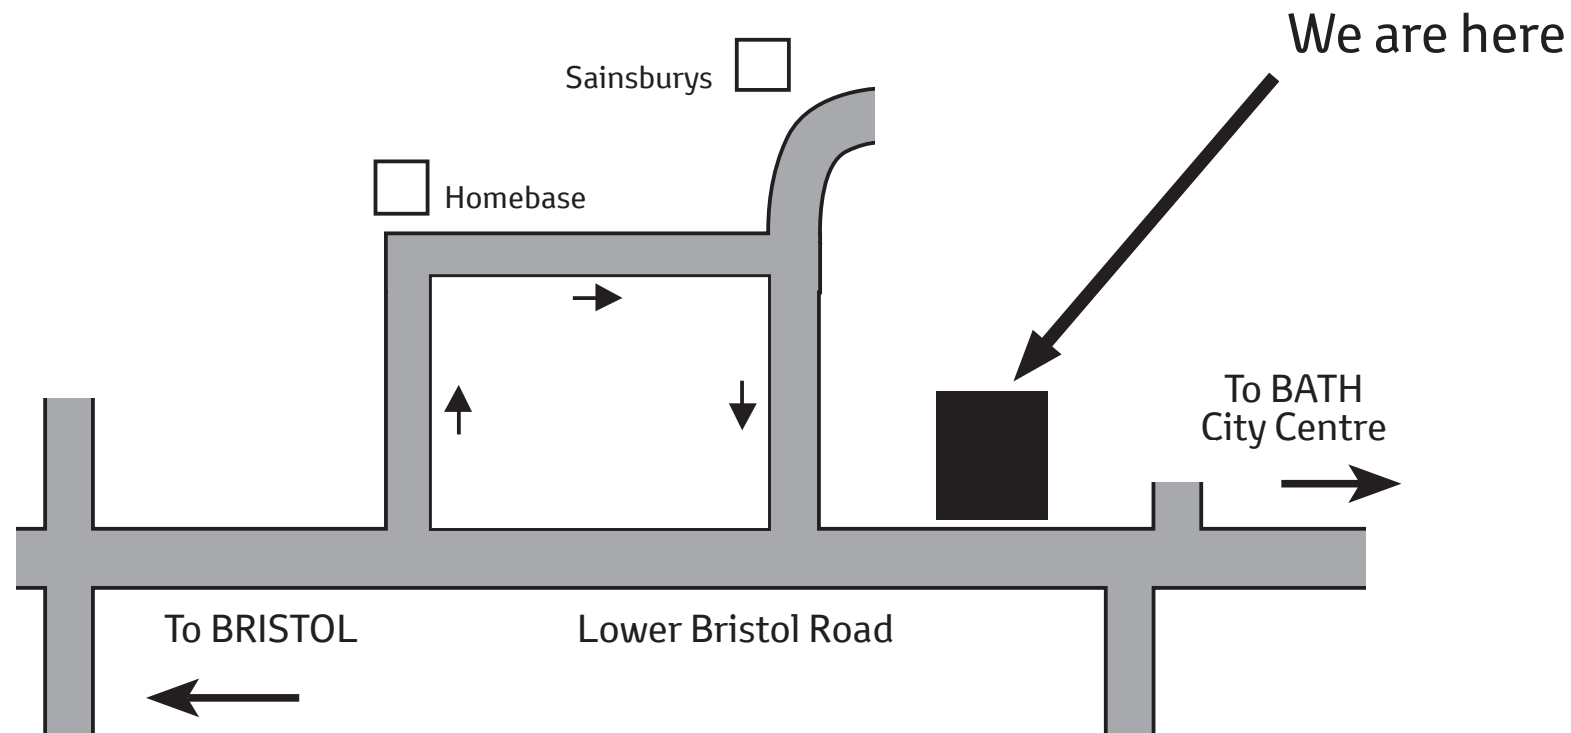

How to find and contact us

at our dealership in Bath

Platinum Toyota

Lower Bristol Road, Bath, BA2 3DN

Sales 01225 486200

Service 01225 486210

Parts 01225 486222

www.platinum.toyota.co.uk