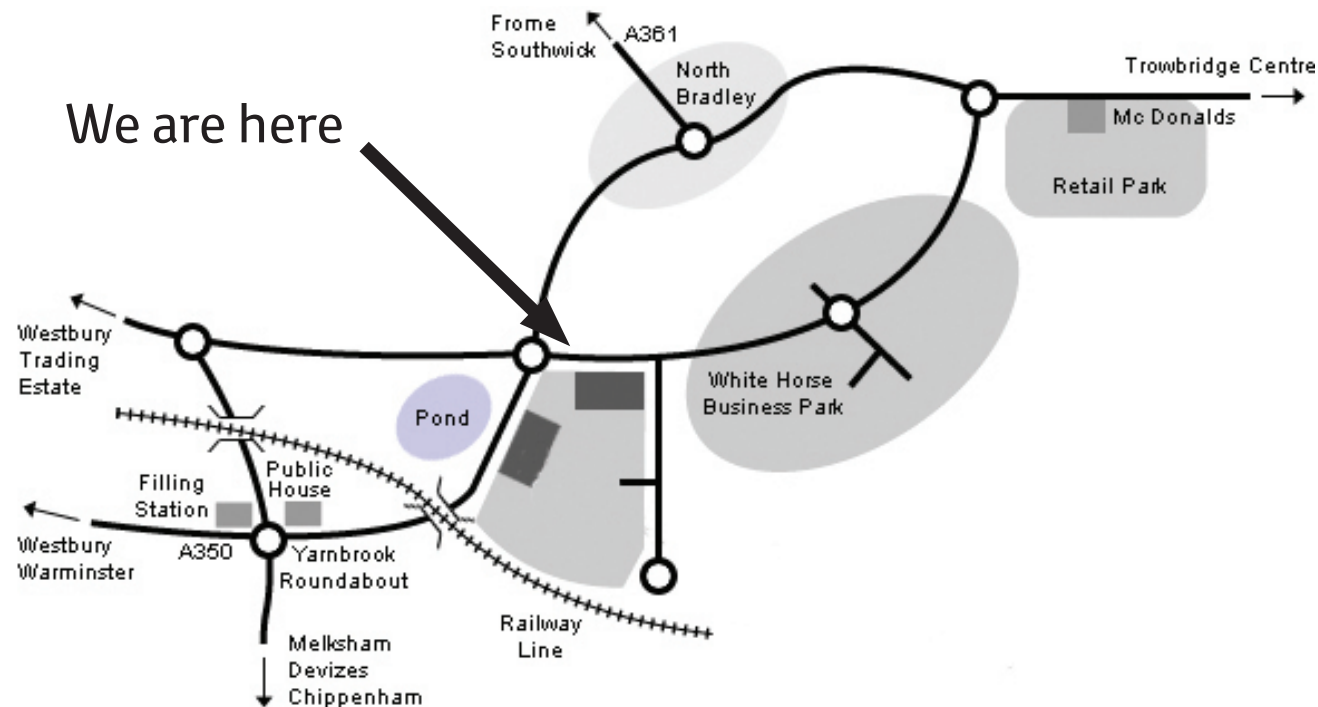

Platinum Toyota

Platinum Motor Park, North Bradley,
Trowbridge, Wiltshire BA14 0BJ

Sales 01225 759550

Service 01225 759560

Parts 01225 759570

www.platinum.toyota.co.uk