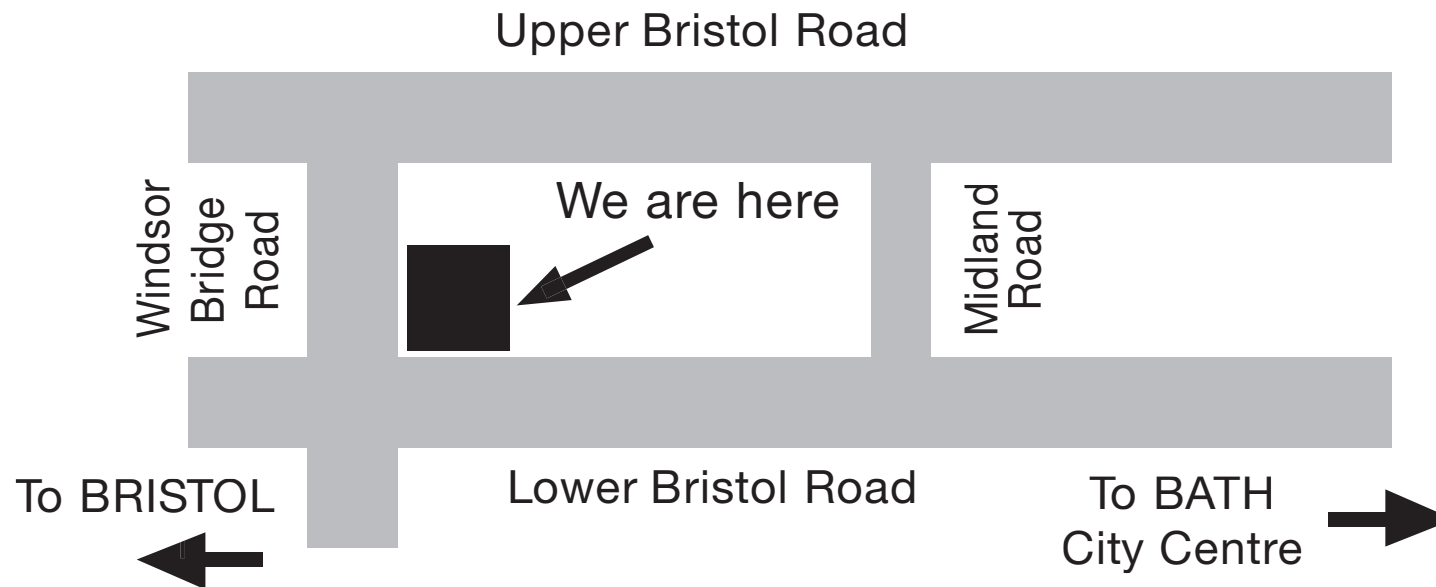

How to find and contact us

at our dealership in Bath

Wellsway

Lower Bristol Road, Bath, BA2 3DR

Sales 01225 448145

Service 01225 444989

Parts 01225 445222

www.wellswaybmw.co.uk

Wellsway BMW

The Ultimate Driving Machine