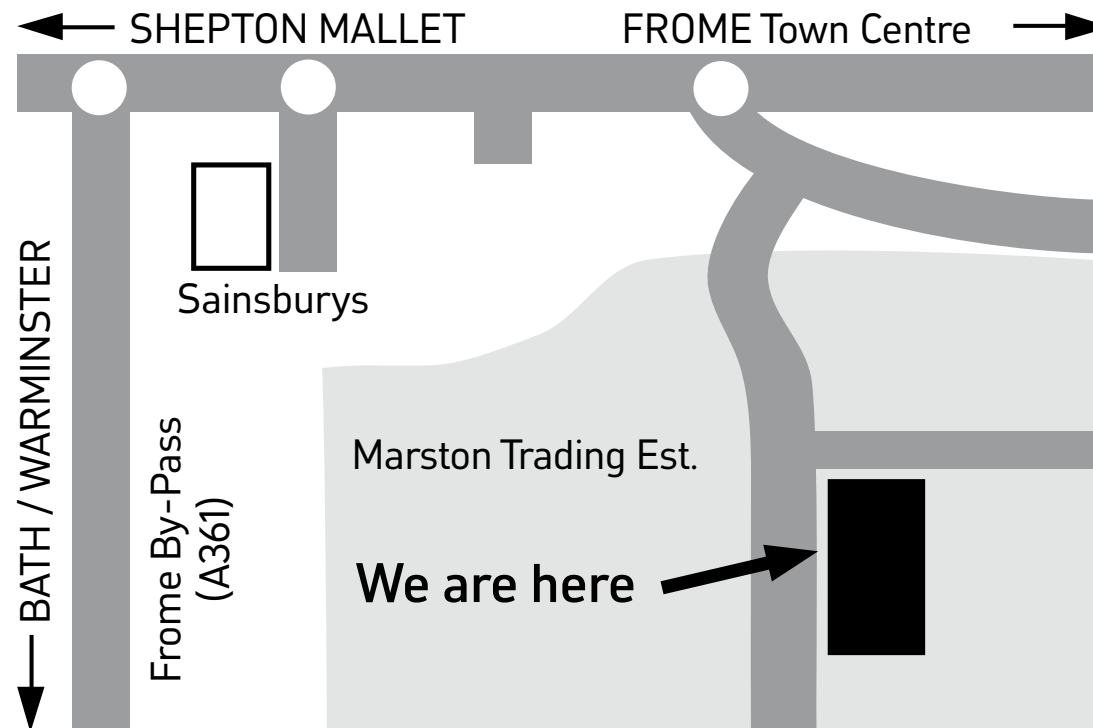

How to find and contact us

at our dealership in Frome

Platinum Vauxhall

Manor Road, Marston Trading Estate,
Frome, BA11 4BN

Sales 01373 463351

Service 01373 465881

Parts 01373 467676

Bodyshop 01373 468153

www.platinumvauxhall.co.uk

VAUXHALL